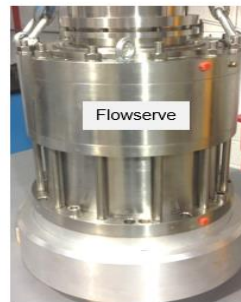

Burgmann

De Dietrich MDL100

Pfautler VSO

GAS seal repairs & compressor seals

Engineered Special

Flowserve

John Crane

Flowserve

Flowserve

Pfautler VSO