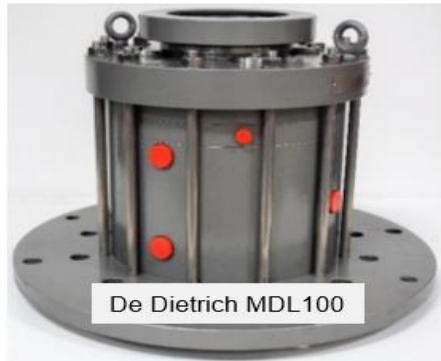

Burgmann

De Dietrich MDL100

Pfautler VSO

GAS seal repairs & compressor seals

Engineered Special

Flowserve

John Crane

Flowserve

Flowserve

Pfautler VSO