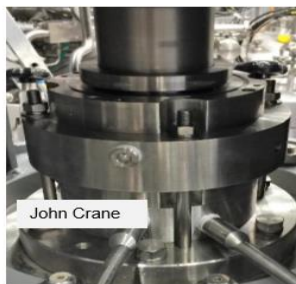

Burgmann

De Dietrich MDL100

Pfautler VSO

GAS seal repairs & compressor seals

Engineered Special

Flowserve

John Crane

Flowserve

Flowserve

Pfautler VSO